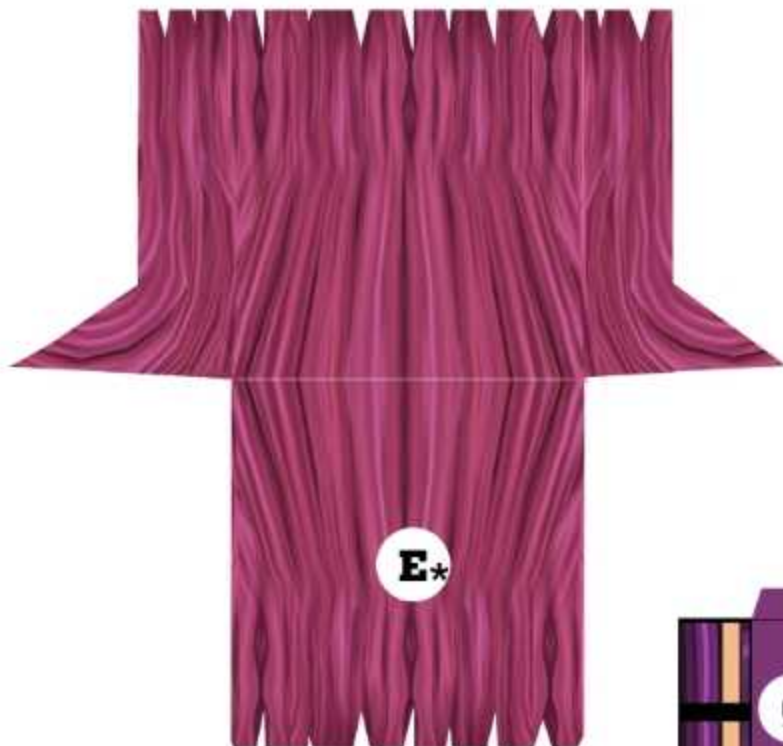

CUT THE FIGURE BY THE
AND THE FOLD ON THE
LINES

GLUE THE FLAPS
MARKED WITH THIS ICON

MINIUM PAPER SIZE: A4.

ENGAGE WITH GLUE FOR
PAPER.

PAGE 2/2
HEAD

Sendokai
CHAMPIONS

-  CUT THE FIGURE BY THE AND THE FOLD ON THE LINES
 -  GLUE THE FLAPS MARKED WITH THIS ICON
- MINIMUM PAPER SIZE: A4.
ENGAGE WITH GLUE FOR PAPER.

CUT THE FIGURE BY THE AND THE FOLD ON THE LINES

GLUE THE FLAPS MARKED WITH THIS ICON

MINIUM PAPER SIZE: A4.

ENGAGE WITH GLUE FOR PAPER.

PAGE 2/2
HEAD

CUT THE FIGURE BY THE
AND THE FOLD ON THE
LINES

GLUE THE FLAPS
MARKED WITH THIS ICON

MINIMUM PAPER SIZE: A4.

ENGAGE WITH GLUE FOR
PAPER.

Sendokai
CHAMPIONS

CUT THE FIGURE BY THE AND THE FOLD ON THE LINES

GLUE THE FLAPS MARKED WITH THIS ICON

MINIMUM PAPER SIZE: A4

ENGAGE WITH GLUE FOR PAPER.

PAGE 2/2
HEAD

CUT THE FIGURE BY THE
AND THE FOLD ON THE
LINES

GLUE THE FLAPS
MARKED WITH THIS ICON

MINIMUM PAPER SIZE: A4.

ENGAGE WITH GLUE FOR
PAPER.

CUT THE FIGURE BY THE
AND THE FOLD ON THE
LINES

GLUE THE FLAPS
MARKED WITH THIS ICON