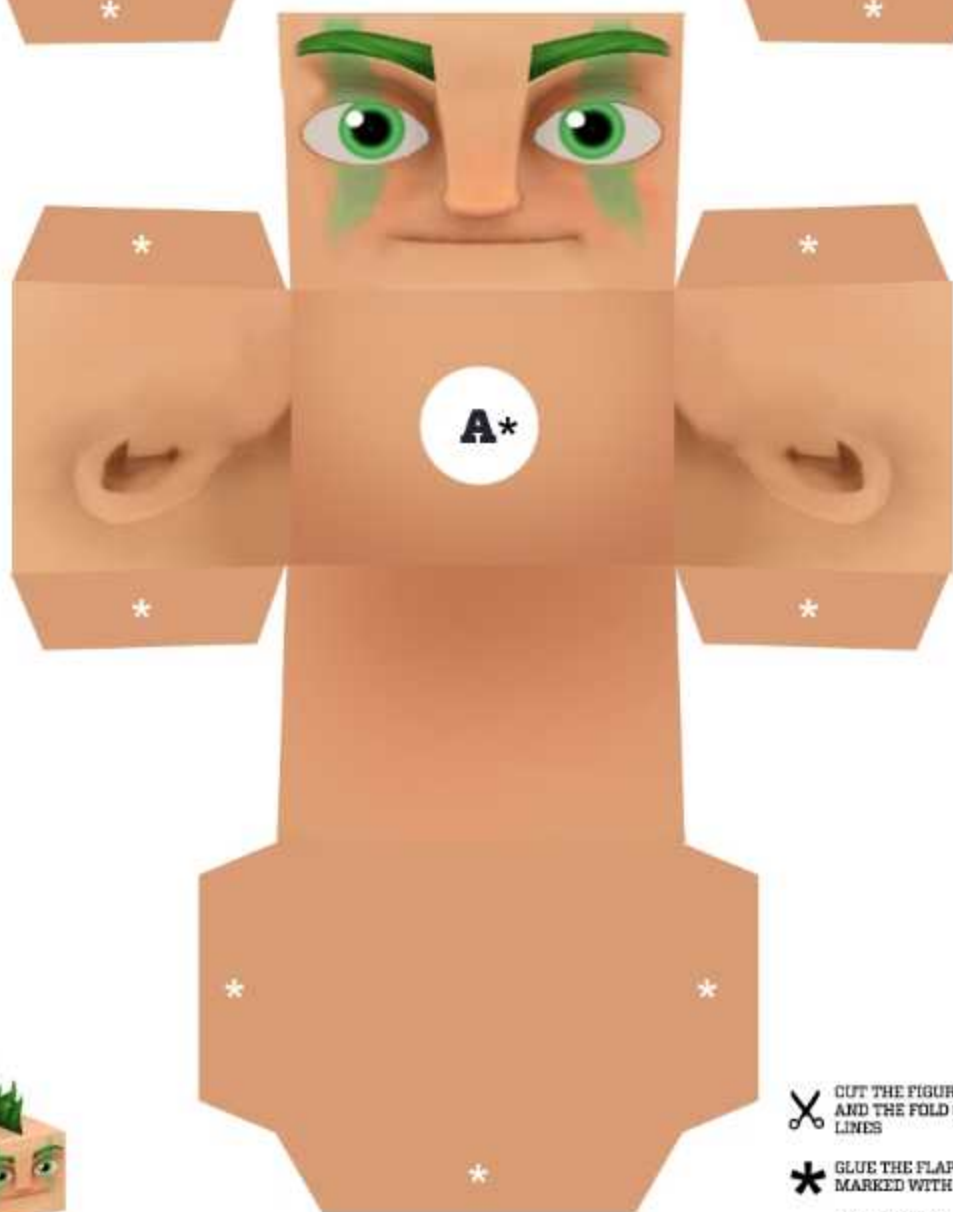

PAGE 2/2
HEAD

CUT THE FIGURE BY THE
AND THE FOLD ON THE
LINES

GLUE THE FLAPS
MARKED WITH THIS ICON

MINIMUM PAPER SIZE: A4.

ENGAGE WITH GLUE FOR
PAPER.

CUT THE FIGURE BY THE
AND THE FOLD ON THE
LINES

GLUE THE FLAPS
MARKED WITH THIS ICON

MINIMUM PAPER SIZE: A4

ENGAGE WITH GLUE FOR
PAPER.

 CUT THE FIGURE BY THE AND THE FOLD ON THE LINES

 GLUE THE FLAPS MARKED WITH THIS ICON

MINIUM PAPER SIZE: A4

ENGAGE WITH GLUE FOR PAPER