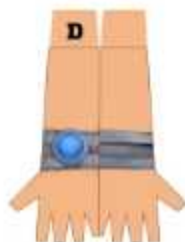

CUT THE FIGURE BY THE
AND THE FOLD ON THE
LINES

GLUE THE FLAPS
MARKED WITH THIS ICON

MINIUM PAPER SIZE: A4.

ENGAGE WITH GLUE FOR
PAPER.

PAGE 2/2
HEAD

Sendokai
CHAMPIONS

-  CUT THE FIGURE BY THE AND THE FOLD ON THE LINES
 -  GLUE THE FLAPS MARKED WITH THIS ICON
- MINIMUM PAPER SIZE: A4.
ENGAGE WITH GLUE FOR PAPER.

CUT THE FIGURE BY THE AND THE FOLD ON THE LINES

GLUE THE FLAPS MARKED WITH THIS ICON

MINIUM PAPER SIZE: A4.

ENGAGE WITH GLUE FOR PAPER.

PAGE 2/2
HEAD

CUT THE FIGURE BY THE
AND THE FOLD ON THE
LINES

GLUE THE FLAPS
MARKED WITH THIS ICON

MINIMUM PAPER SIZE: A4.

ENGAGE WITH GLUE FOR
PAPER.

Sendokai
CHAMPIONS

CUT THE FIGURE BY THE AND THE FOLD ON THE LINES

GLUE THE FLAPS MARKED WITH THIS ICON

MINIMUM PAPER SIZE: A4

ENGAGE WITH GLUE FOR PAPER.

PAGE 2/2
HEAD

CUT THE FIGURE BY THE
AND THE FOLD ON THE
LINES

GLUE THE FLAPS
MARKED WITH THIS ICON

MINIMUM PAPER SIZE: A4.

ENGAGE WITH GLUE FOR
PAPER.

CUT THE FIGURE BY THE
AND THE FOLD ON THE
LINES

GLUE THE FLAPS
MARKED WITH THIS ICON