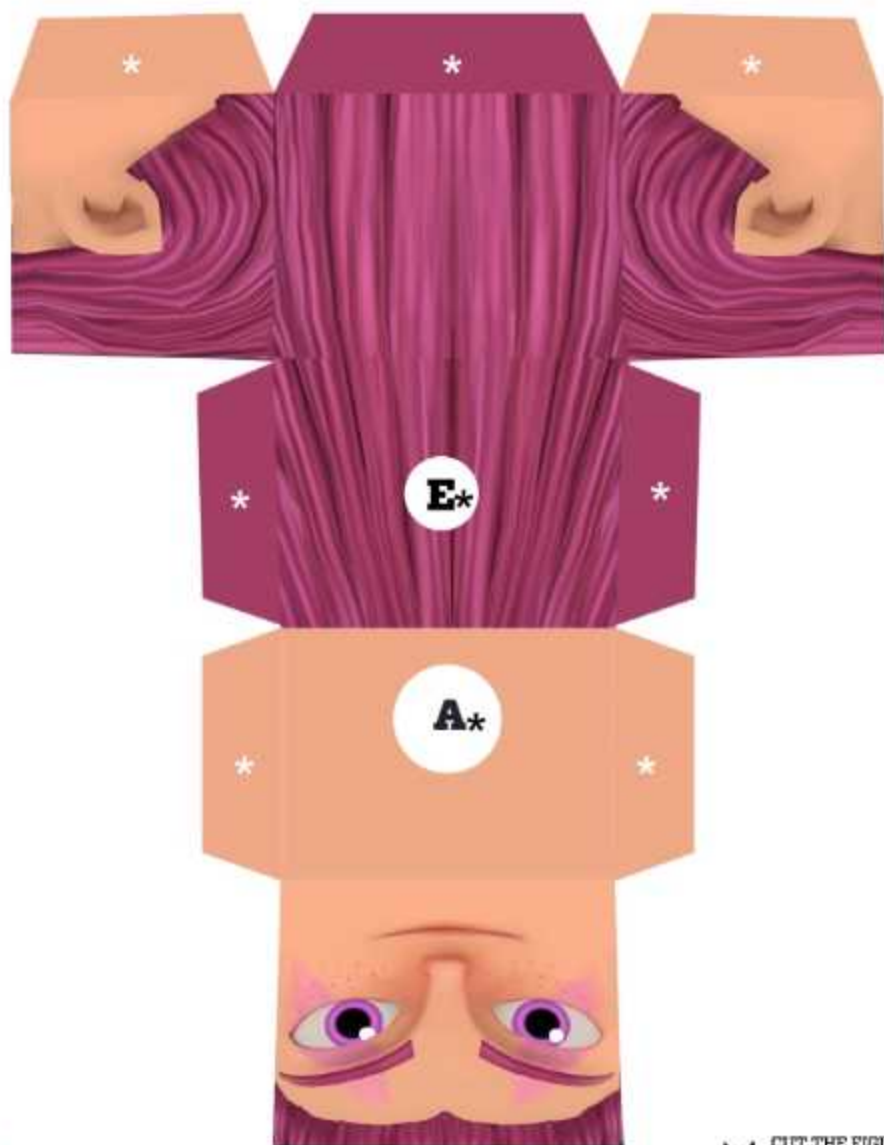

MINIMUM PAPER SIZE: A4.

ENGAGE WITH GLUE FOR
PAPER.

Sendokai
CHAMPIONS

CUT THE FIGURE BY THE AND THE FOLD ON THE LINES

GLUE THE FLAPS MARKED WITH THIS ICON

MINIMUM PAPER SIZE: A4

ENGAGE WITH GLUE FOR PAPER.

PAGE 2/2
HEAD

CUT THE FIGURE BY THE
AND THE FOLD ON THE
LINES

GLUE THE FLAPS
MARKED WITH THIS ICON

MINIMUM PAPER SIZE: A4.

ENGAGE WITH GLUE FOR
PAPER.

CUT THE FIGURE BY THE
AND THE FOLD ON THE
LINES

GLUE THE FLAPS
MARKED WITH THIS ICON