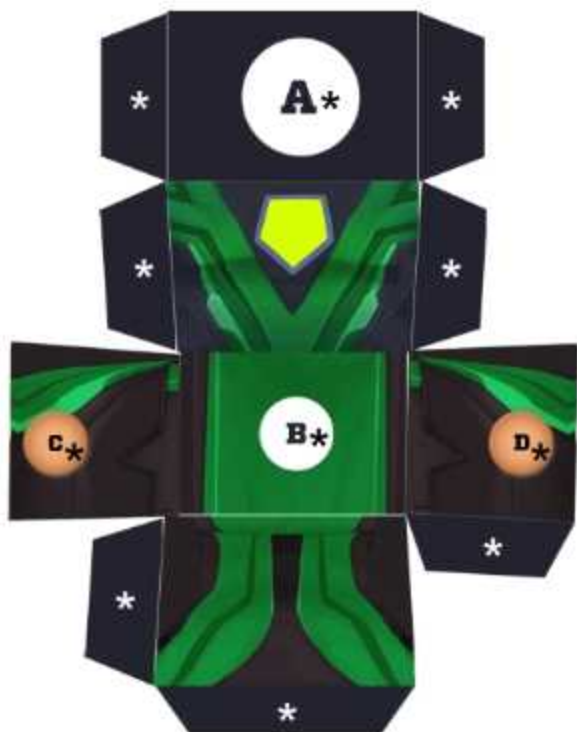

PAGE 2/2
HEAD

CUT THE FIGURE BY THE
AND THE FOLD ON THE
LINES

GLUE THE FLAPS
MARKED WITH THIS ICON

MINIMUM PAPER SIZE: A4.

ENGAGE WITH GLUE FOR
PAPER.

CUT THE FIGURE BY THE
AND THE FOLD ON THE
LINES

GLUE THE FLAPS
MARKED WITH THIS ICON