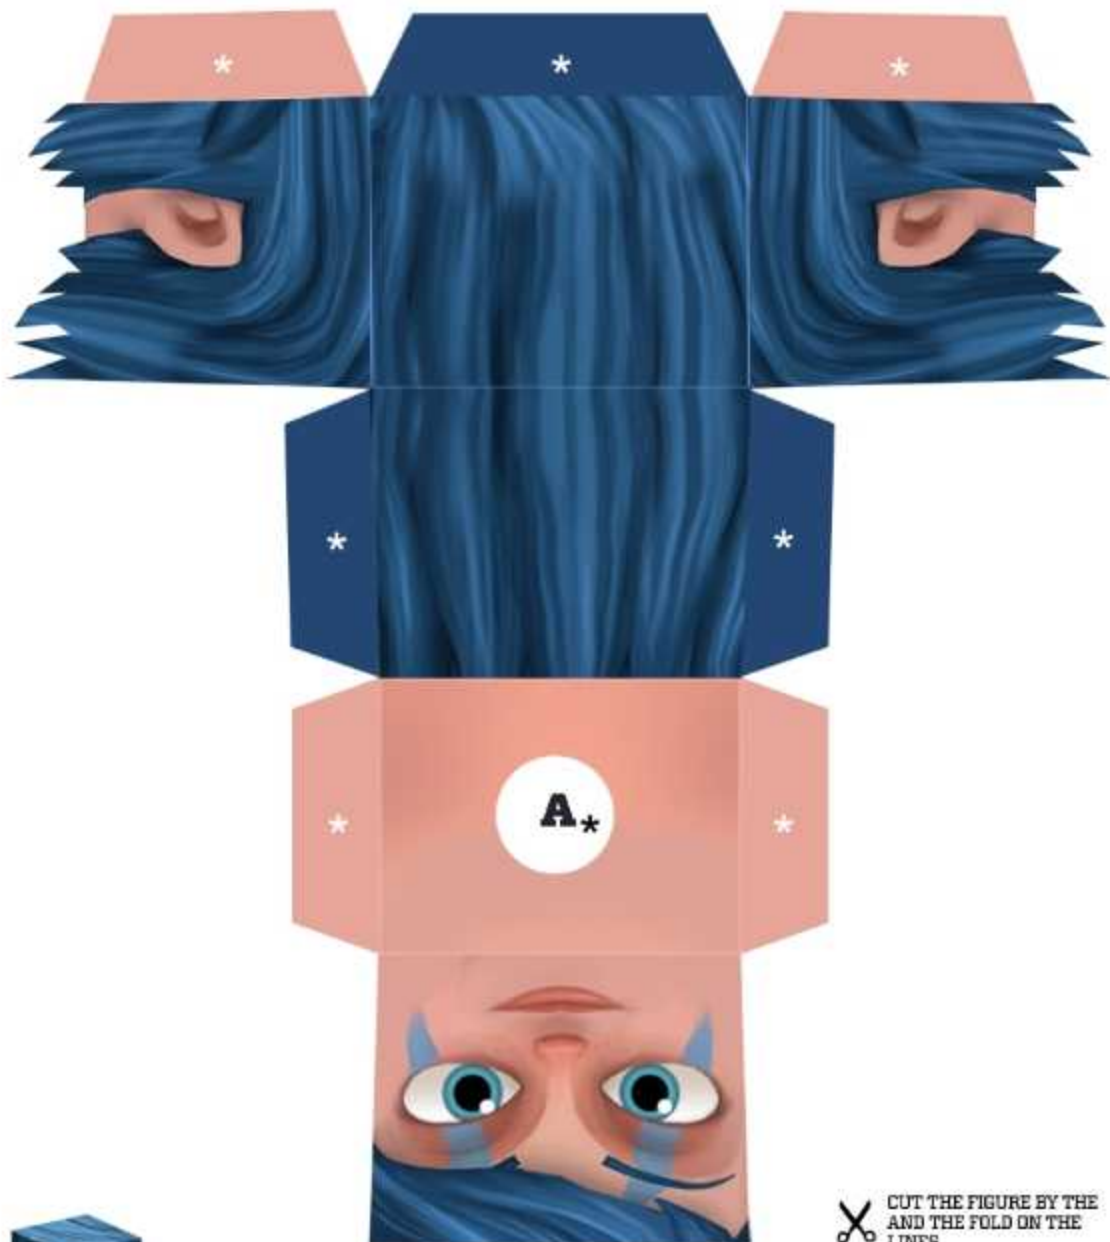

CUT THE FIGURE BY THE
AND THE FOLD ON THE
LINES

GLUE THE FLAPS
MARKED WITH THIS ICON

MINIUM PAPER SIZE: A4.

ENGAGE WITH GLUE FOR
PAPER.

PAGE 2/2
HEAD

Sendokai
CHAMPIONS

-  CUT THE FIGURE BY THE AND THE FOLD ON THE LINES
 -  GLUE THE FLAPS MARKED WITH THIS ICON
- MINIMUM PAPER SIZE: A4.
ENGAGE WITH GLUE FOR PAPER.

CUT THE FIGURE BY THE AND THE FOLD ON THE LINES

GLUE THE FLAPS MARKED WITH THIS ICON

MINIUM PAPER SIZE: A4.

ENGAGE WITH GLUE FOR PAPER.

PAGE 2/2
HEAD

CUT THE FIGURE BY THE
AND THE FOLD ON THE
LINES

GLUE THE FLAPS
MARKED WITH THIS ICON

MINIMUM PAPER SIZE: A4.

ENGAGE WITH GLUE FOR
PAPER.

Sendokai
CHAMPIONS

CUT THE FIGURE BY THE AND THE FOLD ON THE LINES

GLUE THE FLAPS MARKED WITH THIS ICON

MINIMUM PAPER SIZE: A4

ENGAGE WITH GLUE FOR PAPER.

PAGE 2/2
HEAD

CUT THE FIGURE BY THE
AND THE FOLD ON THE
LINES

GLUE THE FLAPS
MARKED WITH THIS ICON

MINIMUM PAPER SIZE: A4.

ENGAGE WITH GLUE FOR
PAPER.

CUT THE FIGURE BY THE
AND THE FOLD ON THE
LINES

GLUE THE FLAPS
MARKED WITH THIS ICON