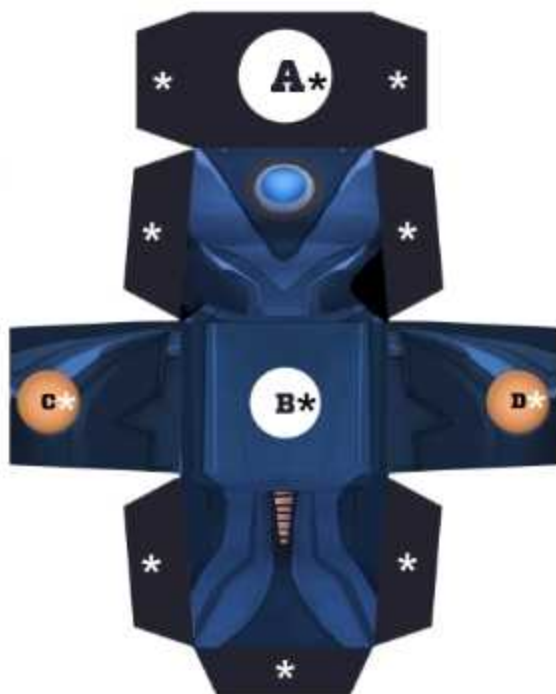

CUT THE FIGURE BY THE
AND THE FOLD ON THE
LINES

GLUE THE FLAPS
MARKED WITH THIS ICON

MINIUM PAPER SIZE: A4.

ENGAGE WITH GLUE FOR
PAPER.

PAGE 2/2
HEAD

Sendokai
CHAMPIONS

-  CUT THE FIGURE BY THE AND THE FOLD ON THE LINES
 -  GLUE THE FLAPS MARKED WITH THIS ICON
- MINIMUM PAPER SIZE: A4.
ENGAGE WITH GLUE FOR PAPER.

CUT THE FIGURE BY THE AND THE FOLD ON THE LINES

GLUE THE FLAPS MARKED WITH THIS ICON

MINIUM PAPER SIZE: A4.

ENGAGE WITH GLUE FOR PAPER.

PAGE 2/2
HEAD

CUT THE FIGURE BY THE
AND THE FOLD ON THE
LINES

GLUE THE FLAPS
MARKED WITH THIS ICON

MINIMUM PAPER SIZE: A4.

ENGAGE WITH GLUE FOR
PAPER.

Sendokai
CHAMPIONS

CUT THE FIGURE BY THE AND THE FOLD ON THE LINES

GLUE THE FLAPS MARKED WITH THIS ICON

MINIMUM PAPER SIZE: A4

ENGAGE WITH GLUE FOR PAPER.

PAGE 2/2
HEAD

CUT THE FIGURE BY THE
AND THE FOLD ON THE
LINES

GLUE THE FLAPS
MARKED WITH THIS ICON

MINIMUM PAPER SIZE: A4.

ENGAGE WITH GLUE FOR
PAPER.

CUT THE FIGURE BY THE
AND THE FOLD ON THE
LINES

GLUE THE FLAPS
MARKED WITH THIS ICON