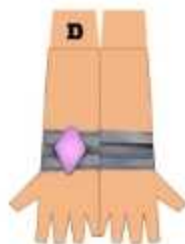

CUT THE FIGURE BY THE
AND THE FOLD ON THE
LINES

GLUE THE FLAPS
MARKED WITH THIS ICON

MINIUM PAPER SIZE: A4.

ENGAGE WITH GLUE FOR
PAPER.

PAGE 2/2
HEAD

Sendokai
CHAMPIONS

-  CUT THE FIGURE BY THE AND THE FOLD ON THE LINES
 -  GLUE THE FLAPS MARKED WITH THIS ICON
- MINIMUM PAPER SIZE: A4.
ENGAGE WITH GLUE FOR PAPER.

CUT THE FIGURE BY THE AND THE FOLD ON THE LINES

GLUE THE FLAPS MARKED WITH THIS ICON

MINIUM PAPER SIZE: A4.

ENGAGE WITH GLUE FOR PAPER.

PAGE 2/2
HEAD

CUT THE FIGURE BY THE
AND THE FOLD ON THE
LINES

GLUE THE FLAPS
MARKED WITH THIS ICON

MINIMUM PAPER SIZE: A4.

ENGAGE WITH GLUE FOR
PAPER.

Sendokai
CHAMPIONS

CUT THE FIGURE BY THE AND THE FOLD ON THE LINES

GLUE THE FLAPS MARKED WITH THIS ICON

MINIMUM PAPER SIZE: A4

ENGAGE WITH GLUE FOR PAPER.

PAGE 2/2
HEAD

CUT THE FIGURE BY THE
AND THE FOLD ON THE
LINES

GLUE THE FLAPS
MARKED WITH THIS ICON

MINIMUM PAPER SIZE: A4.

ENGAGE WITH GLUE FOR
PAPER.

CUT THE FIGURE BY THE
AND THE FOLD ON THE
LINES

GLUE THE FLAPS
MARKED WITH THIS ICON